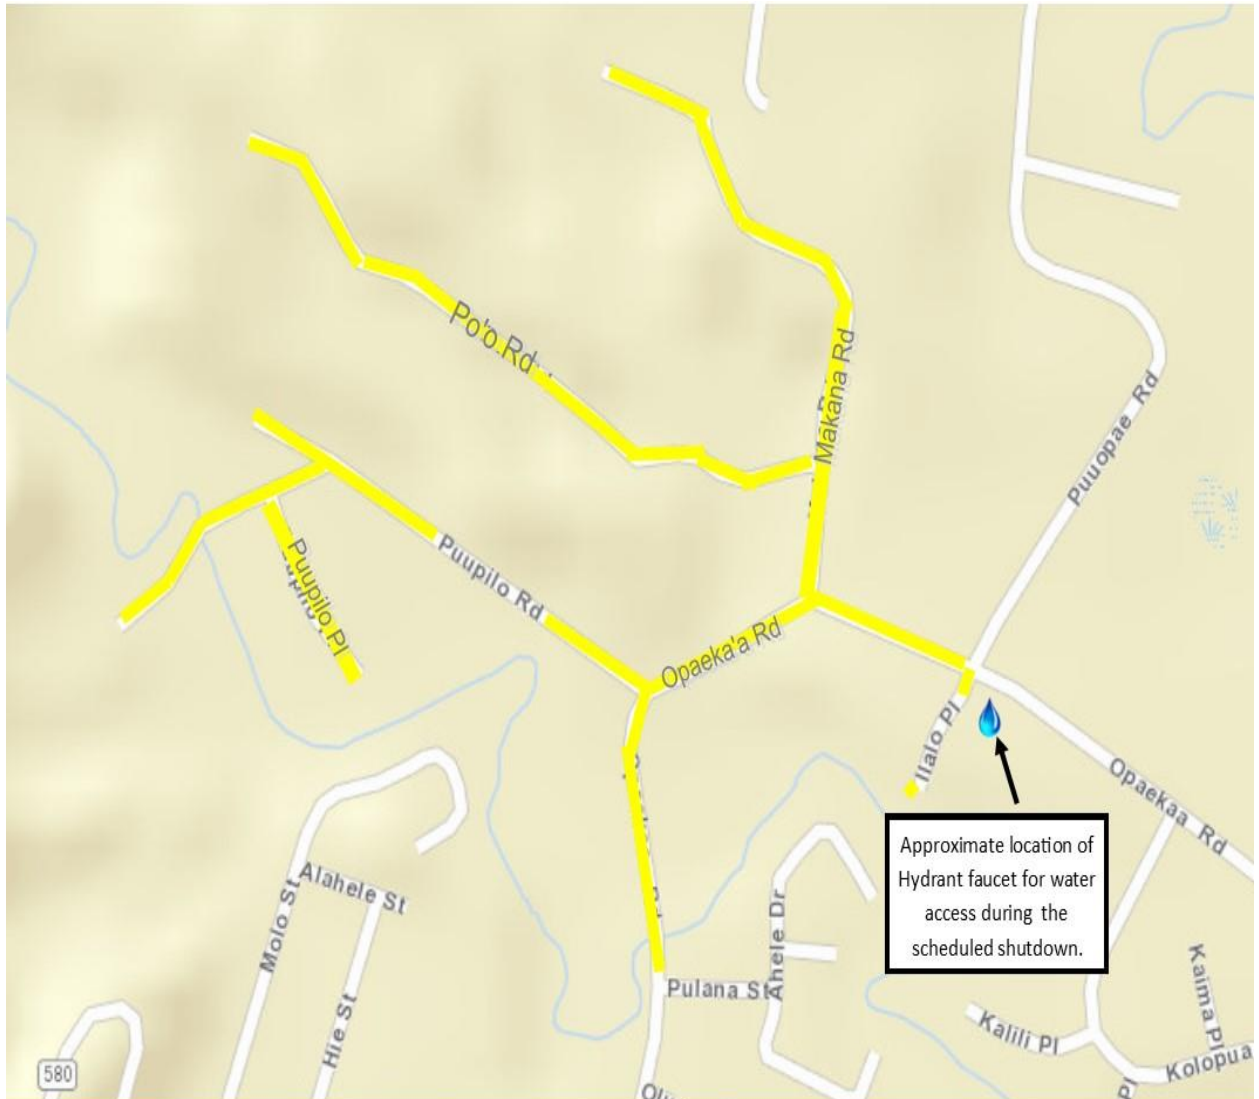

### **Water service shutdown reminder for Wailua area on March 24th**

WAILUA – The Department of Water (DOW) reminds customers of the water service shutdown scheduled for Pu'upilo Road, Pu'upilo Place, Po'o Road, Makana Road, Ilalo Road and a portion of Opaeka'a Road; between Pulana Street and Ilalo Road in Wailua on Tuesday, March 24<sup>th</sup> from 9 a.m. to 3 p.m., weather permitting. The water service shutdown is necessary in order to allow private contractor, Hawaiian Dredging Construction Co. Inc. to tie-in a new 6-inch water line onto the existing system.

A hydrant faucet providing water access will be available on Opaeka'a Road, near the intersection of Ilalo Road and Opaeka'a Road. Customers are advised to bring their own containers to fill up, if necessary.

## Scheduled Water Service Shutdown - Wailua

**Date:** Tuesday, March 24, 2020

**Times:** 9 a.m. to 3 p.m., weather permitting

**Service area:** Pu'upilo Road, Pu'upilo Place, Po'o Road, Makana Road, Ilalo Place and a portion of Opaeka'a Road in Wailua (*highlighted in yellow above*).