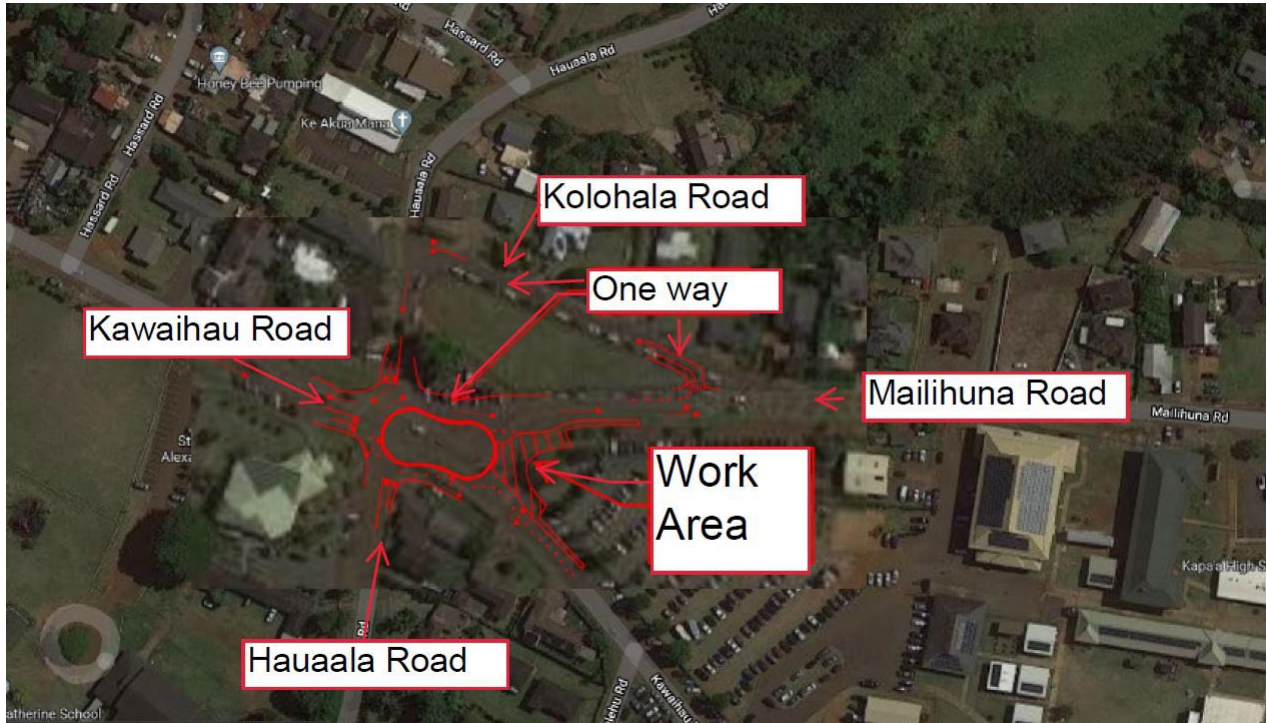

The roundabout portion of the project has an estimated completion date of December 2022. The project as a whole has an estimated completion date of July 2023. Dates and times are subject to change depending on weather and other factors.

Should you have any questions or concerns, please contact Junard Mata of Grace Pacific LLC., at 808-694-9784.

###